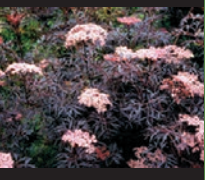

Trees & Shrubs Listing

2018

Amur Cherry <i>Prunus maackii</i> Goldrush Goldspur
Amur Maackia <i>Maackia amurensis</i>
Arrowwood <i>Viburnum dentatum</i> Autumn Jazz Blue Muffin
Ash <i>Fraxinus pennsylvanica</i> Autumn Purple
Aspen <i>Populus tremuloides</i> Prairie Skyrise Swedish Columnar
Azalea Rhododendron Mandarin Lights Orchid Lights Rosy Lights White Lights
Barberry <i>Berberis</i> Cherry Bomb Concorde Dwarf Golden Golden Nugget Rosy Glow Royal Burgundy Royal Cloak Sunsation
Beauty Bush <i>Kolkwitzia amabilis</i> Pink Cloud
Birch <i>Betula</i> Dakota Pinnacle Fargo Dwarf Arctic Golden Treasure Dwarf Paper Parkland Pillar River Trost's Dwarf Cutleaf Youngii Weeping Twisted White Weeping
Boxwood <i>Buxus</i> Calgary Winter Gem
Broom <i>Genista lydia</i> Bangle Purple Broom
Buckthorn <i>Hippophae rhamnoides</i> Male Russian Orange
Burning Bush <i>Euonymus</i> Compact Fireball Standard Turkestan
Butternut <i>Juglans cinerea</i>

Caragana <i>Caragana</i> Common Globe Pygmy Sutherland Walker Top Graft Weeping Top Graft
Chokeberry <i>Aronia</i> Autumn Magic
Chokecherry <i>Prunus virginiana</i> Bailey Select Midnight Schubert
Cotoneaster <i>Cotoneaster</i> Peking Rockspray
Crabapple, Flowering <i>Malus</i> Combination Candy Cane Courageous Emerald Spire Gladiator Makamik Pink Spire Purple Spire Red Jade Rostern Rosy Glo Weeping Royal Gem Weeping Royal Raindrops Royalty Selkirk Spring Snow Thunderchild
Cranberry <i>Viburnum</i> Bailey Compact Dwarf European Highbush Redwing Wentworth
Snowball <i>Viburnum opulus 'Sterile'</i> Snowball Snowball on Std
Currant <i>Ribes</i> Alpine
Daphne <i>Daphne</i> Carol Mackie Rose Daphne
Dogwood <i>Cornus</i> Arctic Fire Arctic Sun Bailey's Bud's Yellow Cream Cracker Golden Prairie Fire Isanti Ivory Halo Kelsey